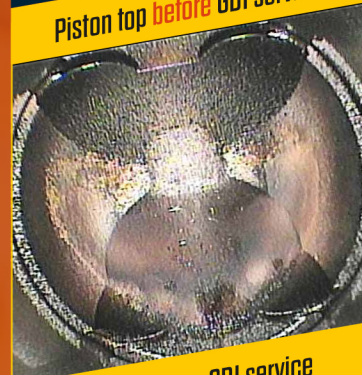

Avoid **GDI** performance loss!

BG **GDI** FUEL/AIR INDUCTION SERVICE

CLEANS VALVES!

2015 Hyundai Sonata 2.4L engine at 30,479 miles/49,051 km

Valve **before** GDI service

Valve **after** GDI service

CLEANS INJECTORS!

2013 Chevrolet Equinox 2.4L engine at 34,468 miles/55,471 km

Fuel injector **before** GDI service

Fuel injector **after** GDI service

CLEANS PISTON TOPS!

2013 Ford Focus 2.0L engine at 38,164 miles/61,419 km

Piston top **before** GDI service

Piston top **after** GDI service

- ▶ Reduced emissions
- ▶ Restored fuel efficiency
- ▶ Smoother idle
- ▶ Improved horsepower and performance

COMPLETE SERVICE PACKAGE

GDI Fuel Induction \$ 255